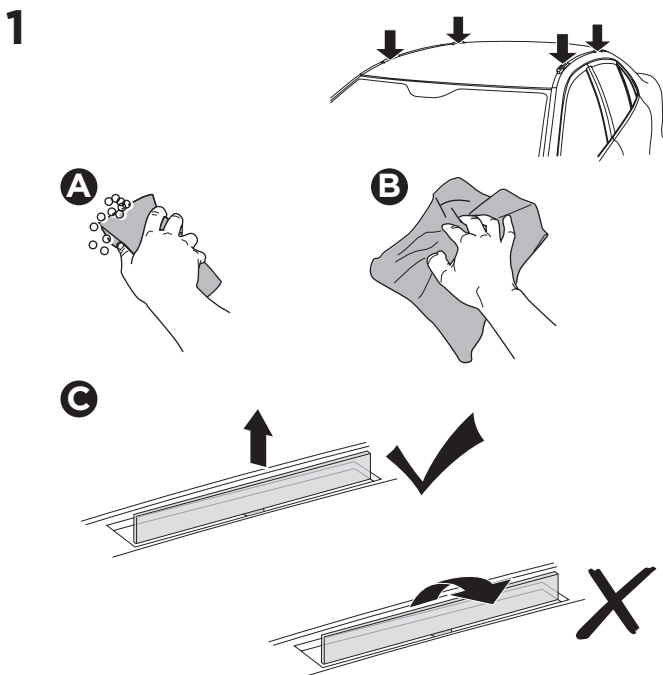

## Kit 187111

SUBARU Impreza, 5-dr Hatchback, 17-

ISO 11154-E

This kit is only for vehicles with fixpoint mounting.

3

4

5

i