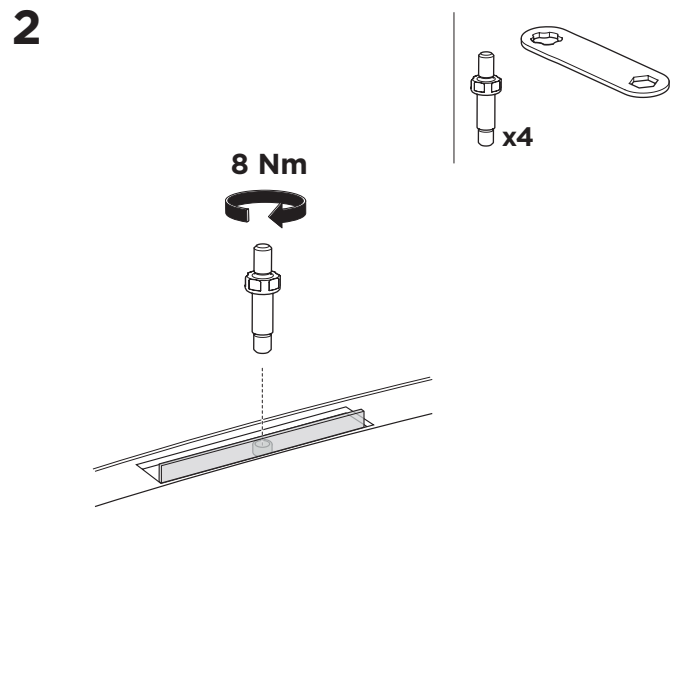

## Kit 187111

SUBARU Impreza, 5-dr Hatchback, 17-

ISO 11154-E

This kit is only for vehicles with fixpoint mounting.

3

4

5

i