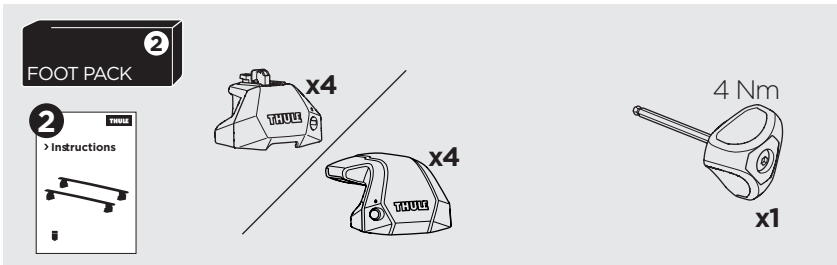

## Kit 187111

SUBARU Impreza, 5-dr Hatchback, 17-

ISO 11154-E

This kit is only for vehicles with fixpoint mounting.

3

4

5

i