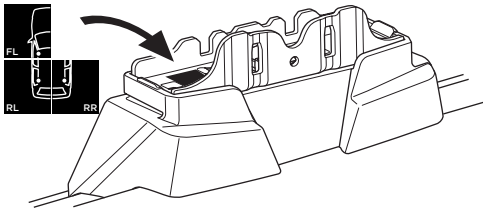

## Kit 187111

SUBARU Impreza, 5-dr Hatchback, 17-

ISO 11154-E

This kit is only for vehicles with fixpoint mounting.

3

4

5

i