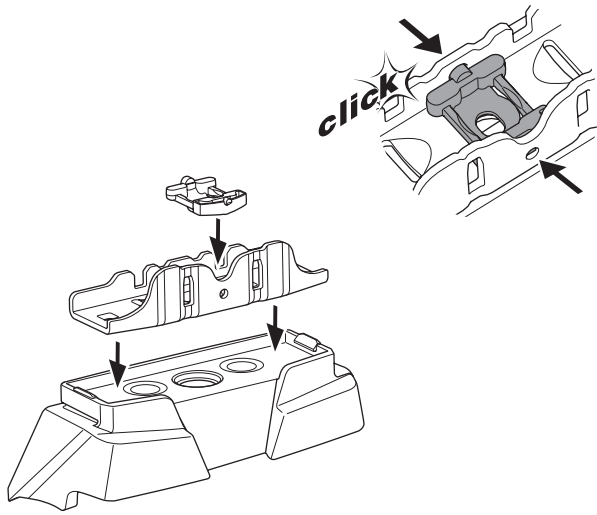

## Kit 187111

SUBARU Impreza, 5-dr Hatchback, 17-

ISO 11154-E

This kit is only for vehicles with fixpoint mounting.

3

4

5

i