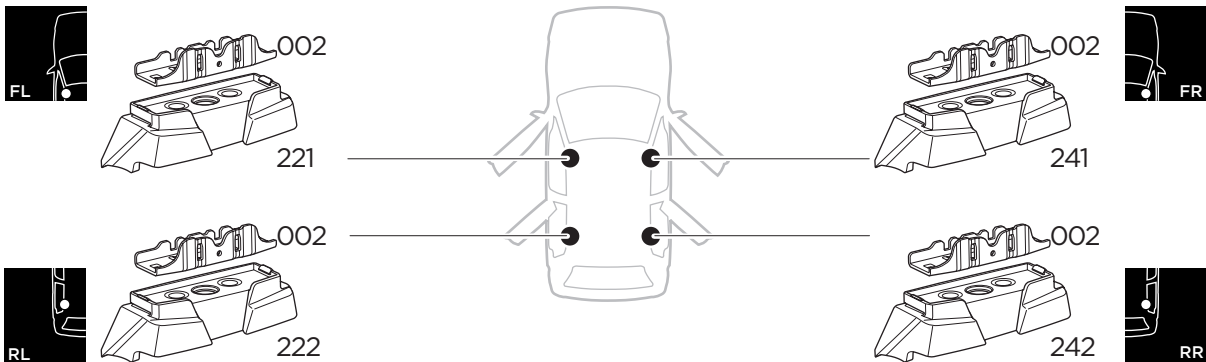

## Kit 187111

SUBARU Impreza, 5-dr Hatchback, 17-

ISO 11154-E

This kit is only for vehicles with fixpoint mounting.

3

4

5

i