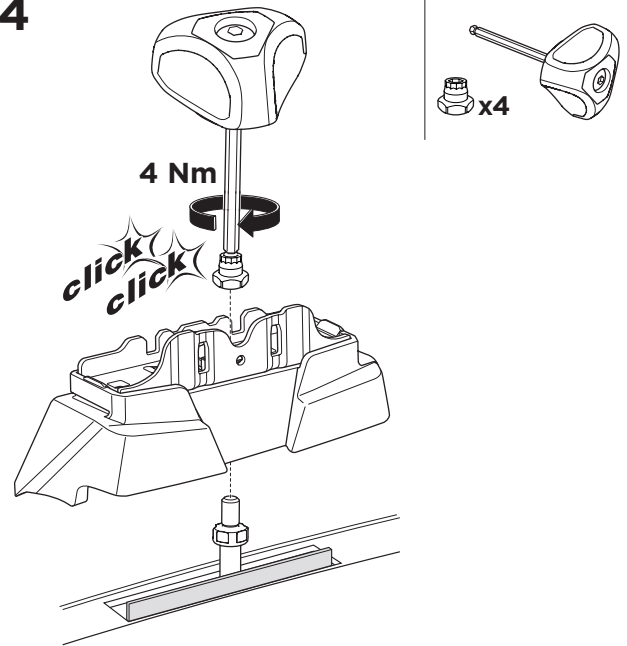

## Kit 187111

SUBARU Impreza, 5-dr Hatchback, 17-

ISO 11154-E

This kit is only for vehicles with fixpoint mounting.

3

4

5

i