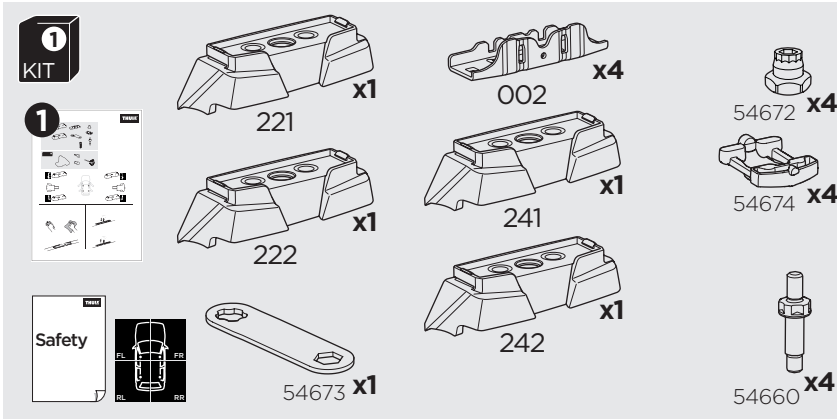

## Kit 187111

SUBARU Impreza, 5-dr Hatchback, 17-

ISO 11154-E

This kit is only for vehicles with fixpoint mounting.

3

4

5

i