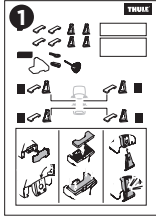

1
KIT

+

2
FOOT PACK

3
BAR

THULE
WingBar Evo

THULE
WingBar

THULE
SlideBar Evo

THULE
ProBar Evo

THULE
SquareBar Evo