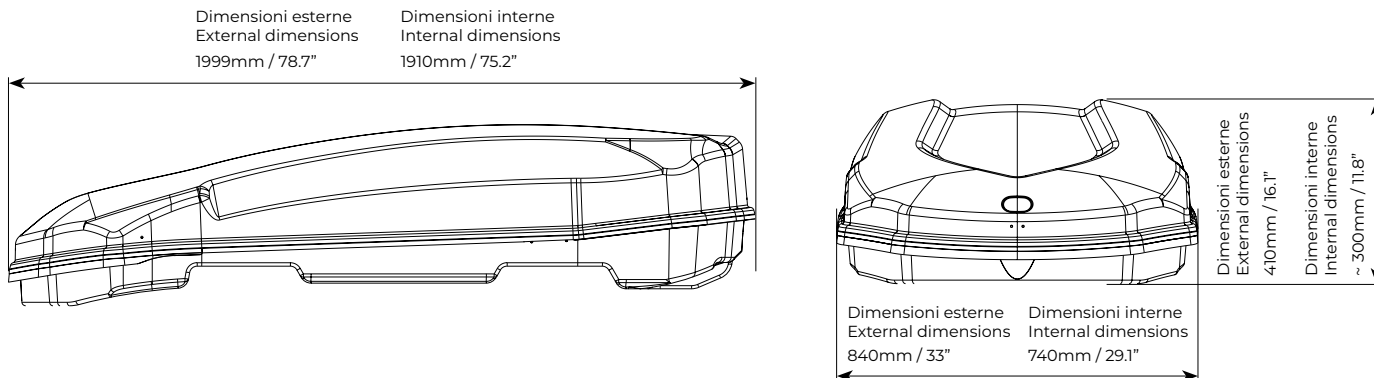

Roof box designed with an aerodynamic profile to optimize the air flow around the box. Fast and safe assembly without the need for tools. Dual side opening to make fixing, loading and unloading easier. The 3-points central locking system offers maximum security. The key supplied can only be extracted if the box is closed correctly.

DUO OPENING

Il baule può essere aperto sia dal lato destro che quello sinistro.

The roof box can be opened from both left and right side.

Right side opening

Left side opening

Art.	Black:000145300000 Dark: 000145200000
Peso prodotto Product weight	14,75kg / 32.5lb
Materiale Material	Abs
Portata massima Max load	max 75kg/165lb
Serratura antifurto Anti-theft lock	✓
Sistema di montaggio alle barre Fixing system to the roof bars	T-system X: min 8,5mm/0.4" W: 20mm/0.8" Optional kit Art.000145400000 (LxH) max 70x40mm / 2.7x1.5"