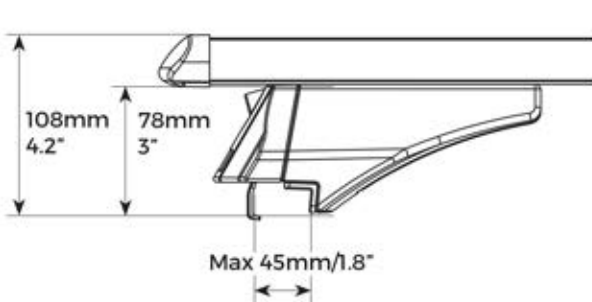

EN) Black aluminium roof bars for cars with rails.
Lightweight, practical and safe. Two lengths available.

Tiger black Art. 000085900000

Tiger XL black Art. 000086000000

IT) Verificare la compatibilità con il proprio veicolo su www.menabocaraccessories.com
EN) Check the compatibility with your vehicle on www.menabocaraccessories.com

Optional Art.000110100000

Tiger Silver / Black : 1185mm / 46.7"
 Tiger Silver XL / Black XL : 1315mm / 51.8"

Art.	Tiger Silver	000084900000
	Tiger Black	000085900000
	Tiger Silver XL	000085000000
	Tiger Black XL	000086000000
	Tiger Silver	3,7kg / 8.2lb
	Tiger Black	3,6kg / 8lb
	Tiger Silver XL	4kg / 8.7lb
	Tiger Black XL	4,1kg / 9lb
Materiale Material Matière	Alluminio Aluminium Aluminio	
	max 75kg/165lb	
	Tiger Silver / Silver XL	✓
	Tiger Black / Black XL	Optional kit: 000084800000

Mod.	TIGER SILVER	TIGER XL SILVER	TIGER BLACK	TIGER XL BLACK
Art.N°	000084900000	000085000000	000085900000	000086000000
	L x W x H : 119,5x14,5x9,5 cm / 47x5.7x3.7"  4,1kg / 9.1lb	L x W x H : 133x14,5x9,5cm / 52.4x5.7x3.7"  4,4kg / 9.6lb	L x W x H : 119,5x14,5x9,5 cm / 47x5.7x3.7"  4,1kg / 9.1lb	L x W x H : 133x14,5x9,5cm / 52.4x5.7x3.7"  4,3kg / 9.6lb
	L x W x H : 121x20,5x31cm / 47.6x8,1x12.2  17,3kg / 38.1lb Pz : 4	L x W x H : 134x20,5x31cm / 52.8x8,1x12.2"  18,6kg / 41lb Pz : 4	L x W x H : 121x20,5x31cm / 47.6x8,1x12.2  17,3kg / 38.1lb Pz : 4	L x W x H : 134x20,5x31cm / 52.8x8,1x12.2"  18,2kg / 40.1lb Pz : 4
	L x W x H : 121x83x201,5cm / 47.6x32.7x79.3"  436kg / 961.7lb Pz : 96	L x W x H : 134x83x202cm / 52.8x32.7x79.5"  467kg / 1029.6lb Pz : 96	L x W x H : 121x83x201,5cm / 47.6x32.7x79.3"  436kg / 961.7lb Pz : 96	L x W x H : 134x83x202cm / 52.8x32.7x79.5"  458kg / 1009.3lb Pz : 96
Ean-13	 8 003168 023753	 8 003168 023760	 8 003168 024699	 8 003168 024705