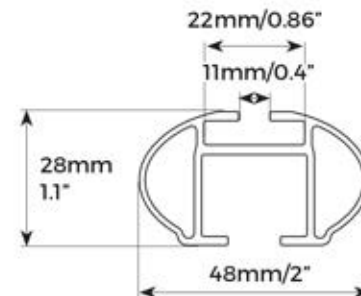

EN) Black aluminium roof bars for cars with rails.
Lightweight, practical and safe. Two lengths available.

Tiger black Art. 000085900000

Tiger XL black Art. 000086000000

IT) Verificare la compatibilità con il proprio veicolo su www.menabocaraccessories.com
EN) Check the compatibility with your vehicle on www.menabocaraccessories.com

Optional Art.000110100000

Tiger Silver / Black : 1185mm / 46.7"
 Tiger Silver XL / Black XL : 1315mm / 51.8"

Art.	Tiger Silver	000084900000
	Tiger Black	000085900000
	Tiger Silver XL	000085000000
	Tiger Black XL	000086000000
	Tiger Silver	3,7kg / 8.2lb
	Tiger Black	3,6kg / 8lb
	Tiger Silver XL	4kg / 8.7lb
	Tiger Black XL	4,1kg / 9lb
Materiale Material Matière	Alluminio Aluminium Aluminio	
	max 75kg/165lb	
	Tiger Silver / Silver XL	✓
	Tiger Black / Black XL	Optional kit: 000084800000

Mod.	TIGER SILVER	TIGER XL SILVER	TIGER BLACK	TIGER XL BLACK
Art.N°	000084900000	000085000000	000085900000	000086000000
	L x W x H : 119,5x14,5x9,5 cm / 47x5.7x3.7"  4,1kg / 9.1lb	L x W x H : 133x14,5x9,5cm / 52.4x5.7x3.7"  4,4kg / 9.6lb	L x W x H : 119,5x14,5x9,5 cm / 47x5.7x3.7"  4,1kg / 9.1lb	L x W x H : 133x14,5x9,5cm / 52.4x5.7x3.7"  4,3kg / 9.6lb
	L x W x H : 121x20,5x31cm / 47.6x8,1x12.2  17,3kg / 38.1lb Pz : 4	L x W x H : 134x20,5x31cm / 52.8x8,1x12.2"  18,6kg / 41lb Pz : 4	L x W x H : 121x20,5x31cm / 47.6x8,1x12.2  17,3kg / 38.1lb Pz : 4	L x W x H : 134x20,5x31cm / 52.8x8,1x12.2"  18,2kg / 40.1lb Pz : 4
	L x W x H : 121x83x201,5cm / 47.6x32.7x79.3"  436kg / 961.7lb Pz : 96	L x W x H : 134x83x202cm / 52.8x32.7x79.5"  467kg / 1029.6lb Pz : 96	L x W x H : 121x83x201,5cm / 47.6x32.7x79.3"  436kg / 961.7lb Pz : 96	L x W x H : 134x83x202cm / 52.8x32.7x79.5"  458kg / 1009.3lb Pz : 96
Ean-13	 8 003168 023753	 8 003168 023760	 8 003168 024699	 8 003168 024705