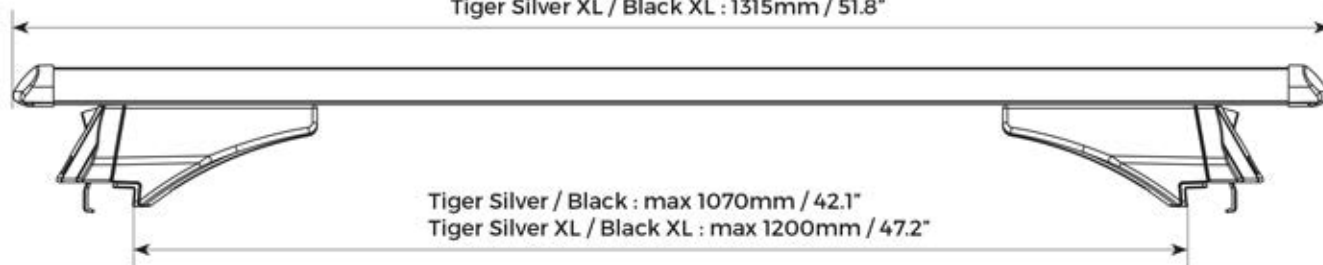

EN) Black aluminium roof bars for cars with rails.
Lightweight, practical and safe. Two lengths available.

Tiger black Art. 000085900000

Tiger XL black Art. 000086000000

IT) Verificare la compatibilità con il proprio veicolo su www.menabocaraccessories.com
EN) Check the compatibility with your vehicle on www.menabocaraccessories.com

Optional Art.000110100000

Tiger Silver / Black : 1185mm / 46.7"
 Tiger Silver XL / Black XL : 1315mm / 51.8"

Art.	Tiger Silver	000084900000
	Tiger Black	000085900000
	Tiger Silver XL	000085000000
	Tiger Black XL	000086000000
	Tiger Silver	3,7kg / 8.2lb
	Tiger Black	3,6kg / 8lb
	Tiger Silver XL	4kg / 8.7lb
	Tiger Black XL	4,1kg / 9lb
Materiale Material Matière	Alluminio Aluminium Aluminio	
	max 75kg/165lb	
	Tiger Silver / Silver XL	✓
	Tiger Black / Black XL	Optional kit: 000084800000