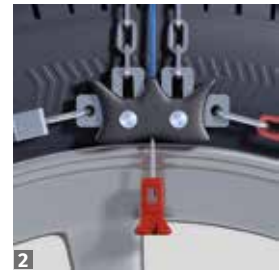

König CS-9

The only self-tensioning snow chain with patented external quick release system

TECHNICAL FEATURES

- 9 mm inside and on-the-tread clearance
- **1** Self-tensioning system
- **2** External quick release system: remove the snow chain by pulling on the special device
- **3** Patented micro-regulation system for perfect tensioning of the chain
- **4** Patented alloy wheels protection system
- Homologations/certifications/conformity: Ö-Norm 5117, UNI 11313, TÜV
- Not for off-road use

ITEM NUMBER	PAIRS / PACK
2004105 050	1
2004105 060	1
2004105 065	1
2004105 070	1
2004105 080	1
2004105 090	1
2004105 095	1
2004105 097	1
2004105 100	1
2004105 102	1
2004105 103	1
2004105 104	1

KÖNIG