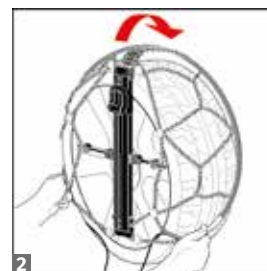

König Easy-fit SUV

The revolutionary snow chain for SUVs: only 12 seconds to fit it and, thanks to the reduced internal thickness, can be fitted on the most SUVs and modern crossovers

TECHNICAL FEATURES

- 10 mm inside and on-the-tread clearance
- 1 Asymmetrical diamond pattern chain with icebreaker reinforcements
- 2 The internal rigid arch system makes fitting the chain very intuitive
- 3 Automatic tensioning system activated by foot
- Automatic tensioning system specially developed for SUVs
- 4 External quick release system activated by red buttons on the aluminium bar
- Alloy wheels protection system with patented solutions
- Practical and durable bag, with built-in instructions, can be used as a rug during fitting
- Homologations/certifications/conformity: Ö-Norm 5117, UNI 11313, TÜV
- Not for off-road use

ITEM NUMBER	PAIRS / PACK
2004735 225	1
2004735 230	1
2004735 235	1
2004735 240	1
2004735 245	1
2004735 247	1
2004735 250	1
2004735 255	1
2004735 265	1
2004735 267	1