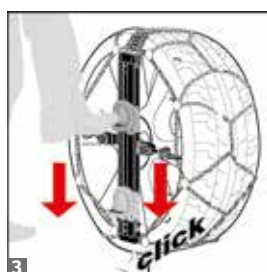

TECHNICAL FEATURES

- 9 mm inside and on-the-tread clearance
- 1** Symmetrical diamond pattern chain
- 2** The internal rigid arch system makes fitting the chain very intuitive
- 3** Automatic tensioning system activated by foot
- 4** External quick release system activated by red buttons on the aluminium bar
- Alloy wheels protection system with patented solutions
- Practical and durable bag, with built-in instructions, can be used as a rug during fitting
- Homologations/certifications/conformity: Ö-Norm 5117, UNI 11313, TÜV
- Not for off-road use