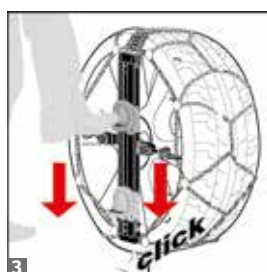

König Easy-fit SUV

The revolutionary snow chain for SUVs: only 12 seconds to fit it and, thanks to the reduced internal thickness, can be fitted on the most SUVs and modern crossovers

TECHNICAL FEATURES

- 10 mm inside and on-the-tread clearance
- 1 Asymmetrical diamond pattern chain with icebreaker reinforcements
- 2 The internal rigid arch system makes fitting the chain very intuitive
- 3 Automatic tensioning system activated by foot
- Automatic tensioning system specially developed for SUVs
- 4 External quick release system activated by red buttons on the aluminium bar
- Alloy wheels protection system with patented solutions
- Practical and durable bag, with built-in instructions, can be used as a rug during fitting
- Homologations/certifications/conformity: Ö-Norm 5117, UNI 11313, TÜV
- Not for off-road use

ITEM NUMBER	PAIRS / PACK
2004735 225	1
2004735 230	1
2004735 235	1
2004735 240	1
2004735 245	1
2004735 247	1
2004735 250	1
2004735 255	1
2004735 265	1
2004735 267	1