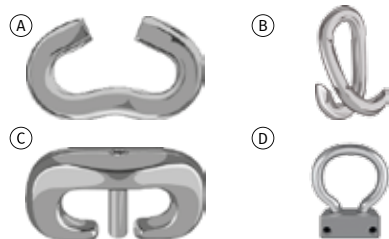

Repair kits

ITEM	PHOTO	DESCRIPTION	PACKAGE QUANTITY
1500001386	D	Repair links 12mm (10.00mm chains)	1
1500005625	D	Open rings 8.00mm (7-8 mm chains)	2
1500027657	C	Repair links with rivet (8.00mm chains)	1
1500035326	C	Repair links with rivet (10.00mm chains)	1
1500042012	B	Repair links 4.00mm (4.50mm chains)	40
1500042013	B	Repair links 5.00mm (5.50mm chains)	40
1500042927	A	Open links 4.50mm (galvanized) - 4.50mm chains	40
1500042928	B	Repair links 3.50mm (3.70mm chains)	40
1500042931	A	Open links 5.50mm (galvanized)	40
1500042932	A	Open links 7.00mm (galvanized)	30
1500042933	A	Open links 8.00mm (galvanized) - 8.00mm chains	30
1500042946	B	Repair links 7.00mm (7.00mm chains)	30
1500042947	B	Repair links 8.00mm (8.00mm chains)	30
1500042952	A	Open links 10.00mm (galvanized) - 10.00mm chains	10
1500042954	B	Repair links 10.00mm (10.00mm chains)	10

Elastic ends

ITEM	PHOTO	DESCRIPTION	PACKAGE QUANTITY
1500005136		Ending spring with hook - chains up to 7.00mm	5
1500035257		Ending spring with hook - chains up to 5.50mm	2