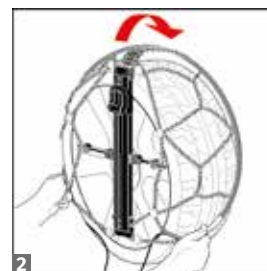

TECHNICAL FEATURES

- 9 mm inside and on-the-tread clearance
- 1** Symmetrical diamond pattern chain
- 2** The internal rigid arch system makes fitting the chain very intuitive
- 3** Automatic tensioning system activated by foot
- 4** External quick release system activated by red buttons on the aluminium bar
- Alloy wheels protection system with patented solutions
- Practical and durable bag, with built-in instructions, can be used as a rug during fitting
- Homologations/certifications/conformity: Ö-Norm 5117, UNI 11313, TÜV
- Not for off-road use